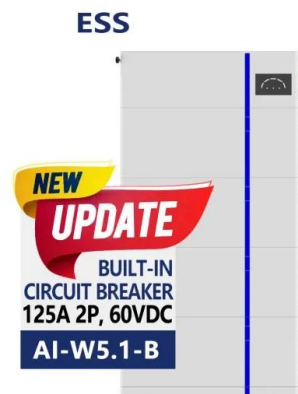

TW Solar Panels: An Independent Review by Solar Choice

TongWei Solar (aka TW Solar) is a photovoltaic company established by Liu Hanyuan's Tongwei Group in 1982. The group commenced its solar operations in 2006 giving them almost 20 years of trading history as a ...