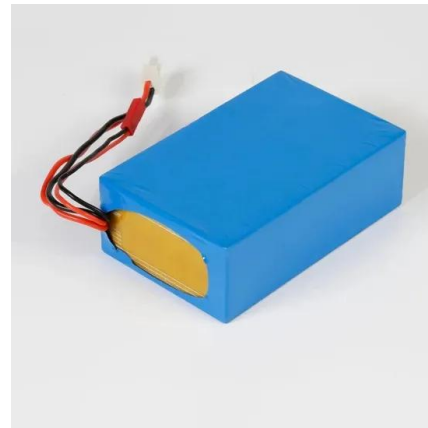

Electric hot cupboards with sliding doors

By clicking on the Send button, in accordance with Articles 6 and 13 GDPR - General Data Protection Regulation (EU 2016/679): I declare that I have read the information notice of Angelo Po Grandi Cucine S.p.a. for the processing of personal data, for the purpose of 'Contact and/or information request'. I agree to the processing of personal data for purpose "Direct Marketing"