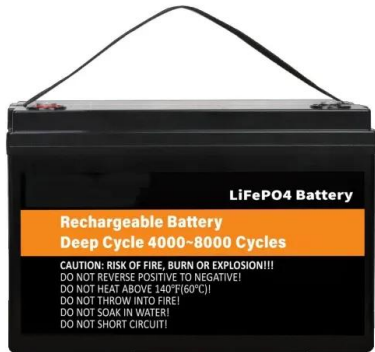

Saint Helena electric cupboards