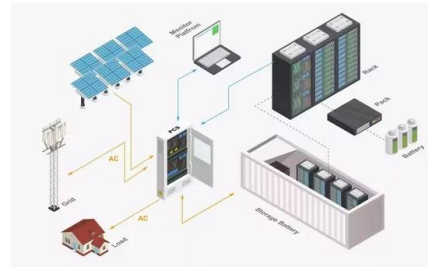

Electric hot cupboard 140x70 cm professional

Electric hot cupboard 140x70 cm. EA14B1E
Electric hot cupboard 140x70 cm. AISI 304 stainless steel double side top, thickness 0.8 mm, 40 mm h. Sound deadening, water-fireproof chipboard panel underneath. Standing-structure closed by stainless steel panels. Internal shelf in stainless steel thickness 0.8 mm, 3 height adjustable.