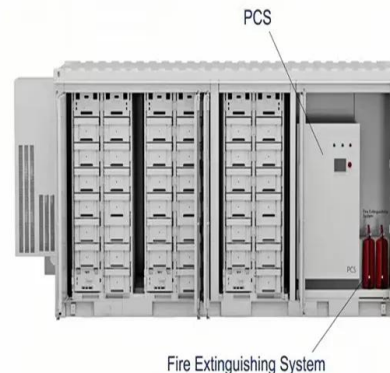

Réunion jackery explorer 5000

114KWh ESS

Jackery Explorer 5000 Plus review , 30 facts and highlights

Jackery Explorer 5000 Plus ? review. Discover the key facts and see how Jackery Explorer 5000 Plus performs in the portable power station ranking. Search. Categories. smartphones graphics cards CPUs cars new. en. Overview Prices Reviews Specs + Add to comparison.

First time solar; can someone check my proposed Jackery 5000 ...

My power station choice is the Jackery Explorer 5000 (hereafter J5000); it seems like it'll do pretty much everything I think I want as a starter system. Ordered the bundle with the free Smart Transfer Switch home panel. I'm looking to do an off-grid setup to begin with; a larger grid-tied system seems like a logical expansion someday but I

New Explorer 5000 Plus from Jackery, Velotric e-bike sale, more

Jackery's new Explorer 5000 Plus Portable Power Station is now available for pre-order, with a couple of different options starting from the unit's base $3,499 price tag either direct from