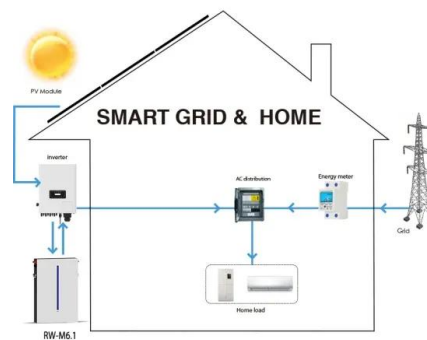

## Royal Power

Royal Power the leading power inverter products manufacturer in the world. Our products include 12 volt inverter ranges from 400 to 6000 watts, 12 volt inverter with charger ranges from 2000 to 6000 w Power Inverters offer a reliable backup power solution more eco-friendly than gas power generators. They are an ideal conversion tool that