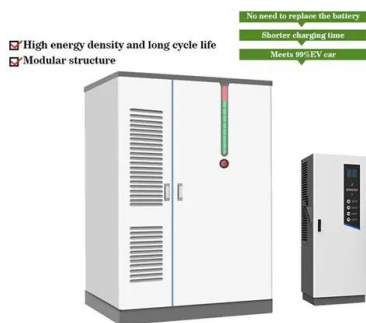

Royal Power Solutions inaugura nueva planta en Querétaro

Royal Power Solutions, compañía estadounidense fabricante de componentes esenciales de distribución de energía eléctrica y señales de alta precisión para aplicaciones automotrices, inauguró su nueva planta ubicada en el municipio El Marqués, Querétaro, cuya inversión fue de 285 millones de pesos (aproximadamente USD 14.65 millones) y significó la ...

THE ROYAL POWER SOLUTIONS

THE ROYAL POWER SOLUTIONS especializada en Fabricación de componentes electrónicos. Fue creada y fundada en 2021-05, actualmente