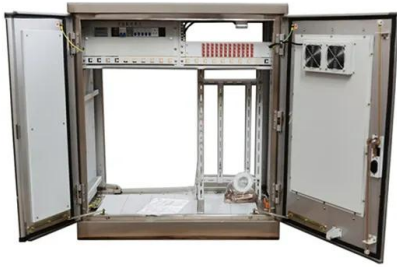

Botswana mobile energy storage power supply

Botswana mobile energy storage principle

Is Outdoor Power Supply (Energy Storage)? Outdoor power supply or outdoor energy storage refers to the use of energy storage systems that are specifically designed for outdoor applications. These systems are used to store excess energy generated from renewable energy sources.

Botswana mobile energy storage manufacturer

Small mobile energy storage. A mobile energy storage system (MESS) as a clean replacement for diesel/gas generators has mostly been available in very small sizes (a few hundred watts or kilowatts); which is not adequate to supply all critical loads of an industrial or a commercial

- ☒ IP65/IP55 OUTDOOR CABINET
- ☒ OUTDOOR CABINET WITH AIR CONDITIONER
- ☒ OUTDOOR ENERGY STORAGE CABINET
- ☒ 19 INCH

Botswana Energy Storage Application: Powering the Future ...

Botswana's energy storage isn't just theoretical - it's as tangible as the diamonds in their famous mines. Take the Jwaneng Hybrid Project, where lithium-ion batteries store enough solar energy to power 15,000 homes after sunset.