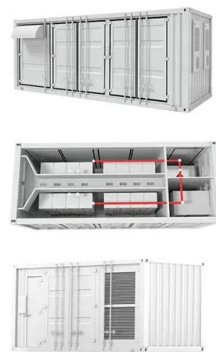

Power Tool Replacement Battery Packs , Battery For Electric Power ...

Looking for replacement battery packs for your power tools? RHY Battery offers high-quality battery packs tailored for electric power tools, ensuring reliable performance and long-lasting ...