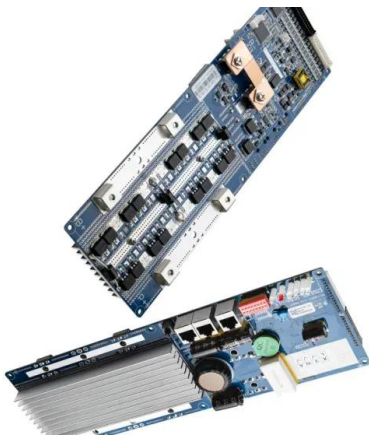

For Hoover Manufacturers & Suppliers

At RHY Battery, we're dedicated to powering your devices with reliability, performance, and sustainability in mind. 18 Volt Battery For Hoover Linx Robot Vacuum Cleaners Parts BH50000 BH50010 302723001. Add To Basket Inquire. 18V Vacuum Battery Charger Replacement for Hoover Linx BH50005 302736001.

Últimos lanzamientos de RHY: baterías y cargadores

RHY Battery es uno de los mayores fabricantes de baterías de China. Prestamos servicios a los principales fabricantes de equipos originales, marcas, empresas de diseño y revendedores de baterías de la industria. Durante la última década, hemos entregado más de 20.4 millones