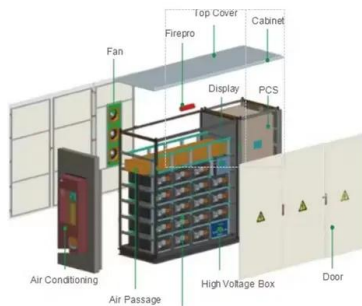

eEuroparts > Fuel Injectors > Bosch 62823

The Bosch Fuel Injector 62823 is engineered to meet OEM standards, ensuring optimal performance and reliability for your Audi. This premium-grade fuel injector is a critical ...