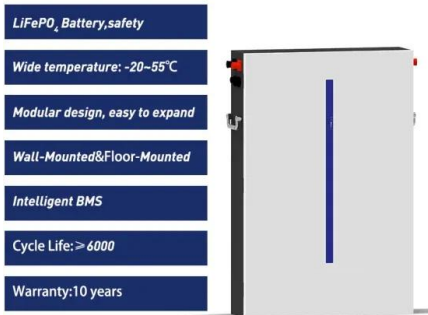

Northwest Shade Co

Your local privacy, patio shades & blinds, screen room and retractable awning experts! Serving Kennewick, Pasco, Richland & surrounding areas, Eastern Oregon and the Walla Walla Valley.

'Dancing with the Stars' 2025 Cast Revealed! , ABC Updates

4 days ago· Today, the "Dancing with the Stars" Season 34 celebrity cast and their professional dancing partners were announced on ABC's "Good Morning America."