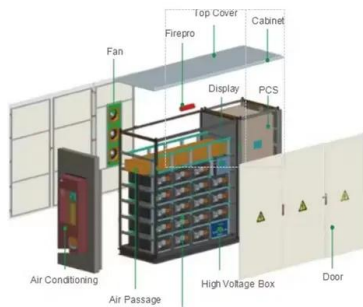

How to bypass certificate errors using Microsoft Edge

When attempting to access the local git server page Microsoft Edge displays a certificate error because the git server is using a self-signed certificate. I would

RETRACTABLE , English meaning

The entire pitch and arena can be covered with a retractable roof, so that a variety of games can be played in all weathers--even when there is deep snow outside.