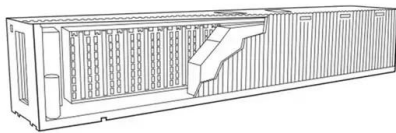

Retrax Retractable Truck Bed Covers

Designed for smooth, remote-controlled access,

this retractable tonneau cover locks in any position and includes a built-in LED cargo light for visibility. Its T-slot rails support a wide range ...