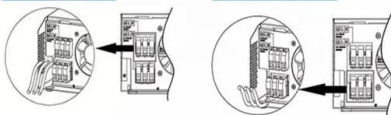

Parallel (Parallel operation up to 6 unit (only with battery connected))

AC input wires

AC output wires

[Retrax Retractable Truck Bed Covers](#)

Designed for smooth, remote-controlled access, this retractable tonneau cover locks in any position and includes a built-in LED cargo light for visibility. Its T-slot rails support a wide range ...