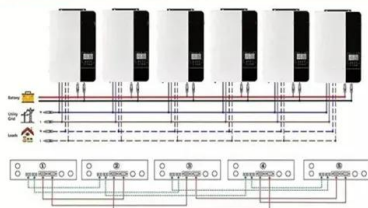

Parallel (Parallel operation up to 6 unit (only with battery connected))

AC input wires

AC output wires

[Retrax Retractable Truck Bed Covers](#)

Designed for smooth, remote-controlled access, this retractable tonneau cover locks in any position and includes a built-in LED cargo light for visibility. Its T-slot rails support a wide range ...