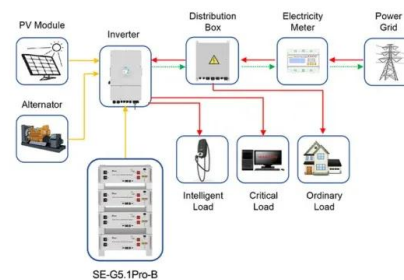

RETRACTABLE Definition & Meaning

abjure, renounce, forswear, recant, retract mean to withdraw one's word or professed belief. abjure implies a firm and final rejecting or abandoning often made under oath. renounce may ...

Application scenarios of energy storage battery products