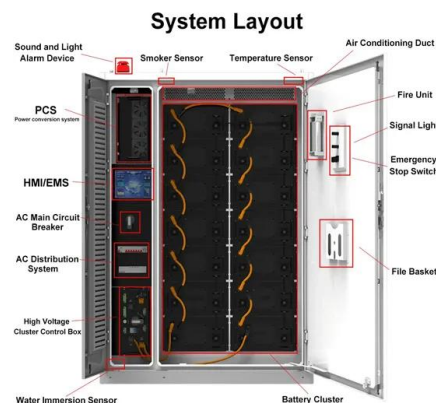

RETRACTABLE , English meaning

The entire pitch and arena can be covered with a retractable roof, so that a variety of games can be played in all weathers--even when there is deep snow outside.