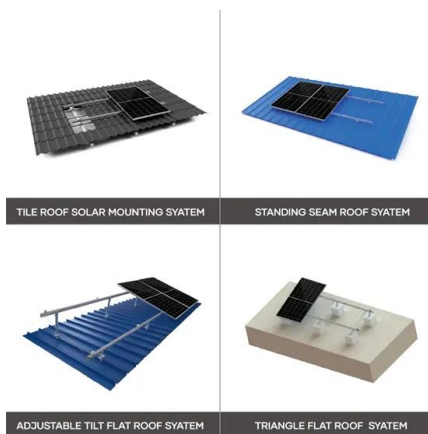

PV Phoenix , A Vibrant Hub for Dining, Shopping & Living

Experience the dynamic atmosphere of PV in Phoenix, AZ. Discover brand-new residences, premier shopping, dining and entertainment.