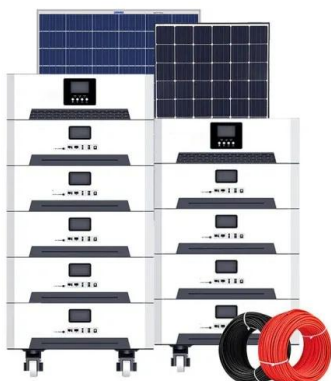

All of the new restaurants open and coming soon at PV mall in ...

Federal Pizza joins the growing list of eateries now open at the revamped Paradise Valley Mall. Five more are on the way.

Visiting , Paradise Valley, AZ

Experience Paradise Valley Surrounded by the iconic Camelback Mountain to the south, Phoenix Mountain Preserve to the west, and McDowell