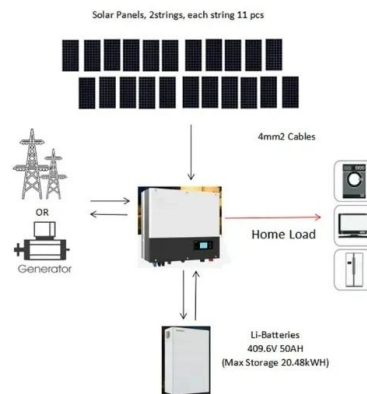

News

Puredrive Energy Ltd Unit 18a & 18b, Orchard Industrial Estate, Evesham Rd, Toddington, Cheltenham, GL54 5EB. CONTACT. EMAIL sales@puredrive-energy.uk support@puredrive-energy.uk. PHONE 01386 577845. Phone lines open between: 9.00am - 5.00pm Monday - Friday. Delivery Hours: