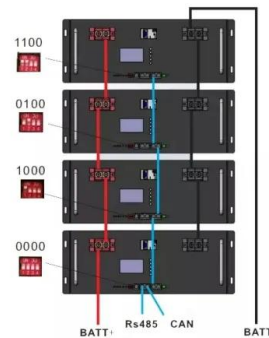

PT RMK Energy Tbk on LinkedIn: RMK GROUP , 15 comments

? RMK Group is #Hiring! ? RMK Group sedang mencari kandidat untuk mengisi posisi di bawah ini: 1. People Development Supervisor (HO) 2. Industrial Relation... , 15 comments on LinkedIn