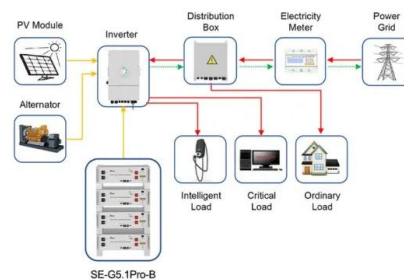

PT. RMK Energy Tbk [RMKE]

PT RMK Energy Tbk (RMKE), atau Rantai Mulia Kencana Energy, didirikan pada Juni 2009. Bergerak di bidang penyedia jasa logistik batu bara, yang utamanya melayani perusahaan batu bara di Sumatera Selatan. Perusahaan menyediakan stasiun bongkar muat kereta api (melalui kesepakatan dengan PT KAI di Stasiun Simpang), pengangkutan batu bara ...

Application scenarios of energy storage battery products