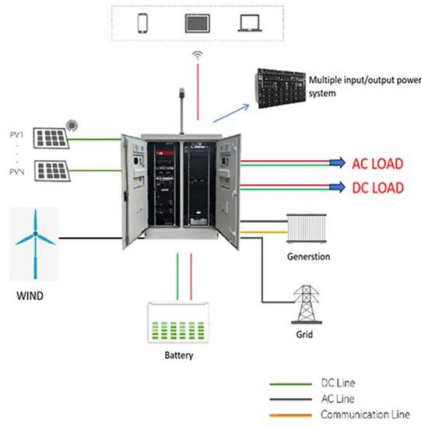

Offshore & Onshore 2. NDT Services Division 3. QA Inspection &

History - Emira Energi

PT EMIRA ENERGI CORP was established in Banten, Indonesia in the year 2012, humbly starting as a company specializing in industrial inspection services, which includes non ...