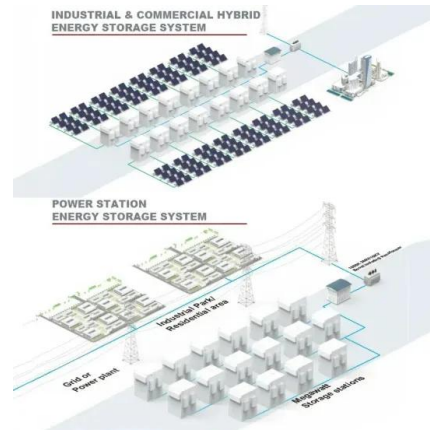

Energy Condenser

The Energy Condenser is a very useful object added by the Equivalent Exchange mod. It behaves in a way similar to the Transmutation Tablet, but is able to be made automatic. You put one target item in the spot on the upper left hand corner, and if the Condenser is hooked up to Energy Collectors, whether through Antimatter Relays or just the Energy Collector is next to it, the ...

12.8V 200Ah

Is there a way to add EVEN MORE ProjectE Energy Collectors to

The optimal design depends on exactly how much EMC you have available for building the structure, but usually the best configurations just involve making two diamond-shaped checkerboards that are offset by a block (so each relay has 5 collectors and each collector apart from the ones on the edges is helping 5 relays, so the middle of the structure is about as good ...

Energy Condenser MK2

The Energy Condenser MK2 is a machine added by ProjectE. The Energy Condenser MK2 is an upgraded version of the Energy Condenser. In

addition to being substantially faster than the ...