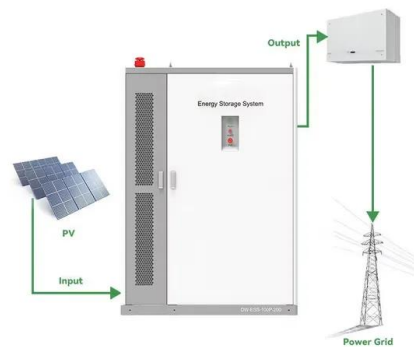

Project E Energy Collector : r/feedthebeast

Collected EMC can be used to convert low energy fuel into next tier (items like coal, gun powder, glowstone, redstone, blaze powder, mobius and aeternalis fuel). Place stack of Charcoals into ...