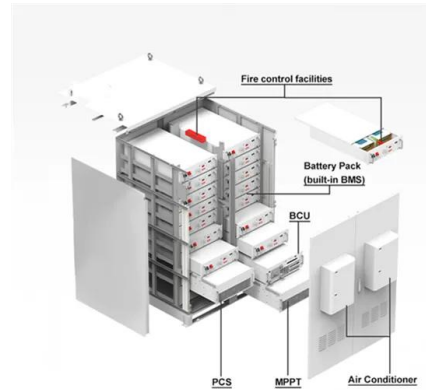

Princess Beds

CUSTOM PRINCESS BEDS Our component-based system allows you to customize and style the perfect Princess bed for girls. Choose from lots of options like size, finish, bed end style & entrance, plus fun or functional ...