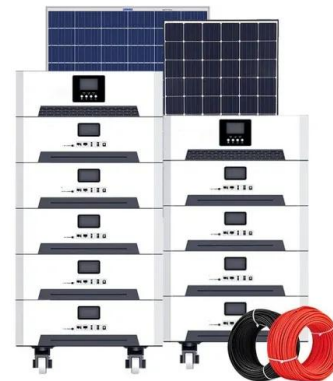

Disney Princess Bedroom Furniture , Princess ...

Shop Disney Princess furniture at Rooms To Go. Find individual pieces and collections to create a royal retreat for your child's princess bedroom.