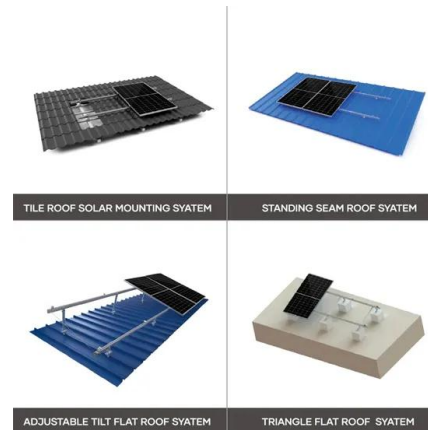

Monaco Energie Renouvelables: five new photovoltaic ...

By the end of 2021, M.E.R. will own 15 photovoltaic power stations. This major new initiative will increase the total power of the facilities owned by M.E.R. to 128 MWp (106 MW of photovoltaic power and 22 MW of ...