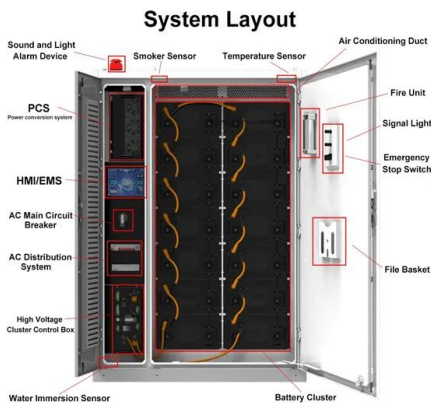

Box. Sweetwater Series: 2286 SFL & 2486 SFL also include Toy Storage Box. Upgraded Steering Wheel, Windscreen, 4 Moveable Cupholders, Digital Pre