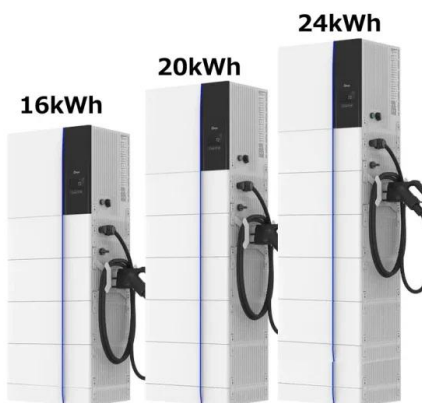

Modular, ...

Featuring lithium-ion batteries, integrated thermal management, and smart BMS technology, these cabinets are perfect for grid-tied, off-grid, and microgrid applications. Explore reliable, and IEC-compliant energy storage systems designed for ...