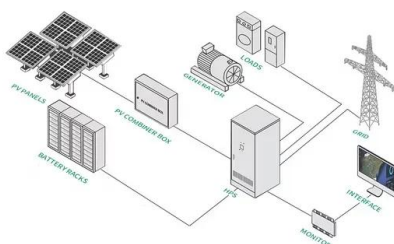

power automate

Creating a flow in Power Automate: New Step Choose the OneDrive "Get file content" action File = /Documents/Folder/File.json Infer Content Type = Yes New Step Choose ...