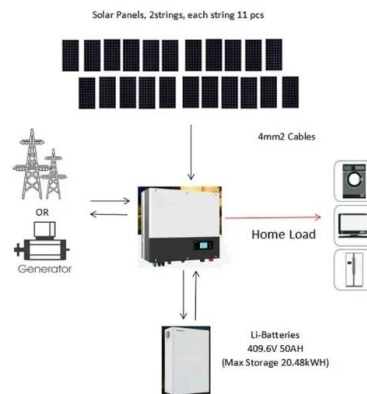

ALDI Catalogues , Check out this week's catalogues

Check out ALDI catalogues this week. Enter your suburb or postcode in the search bar to discover our latest content. Explore our weekly specials on everyday items, seasonal fruit, veg, and ...