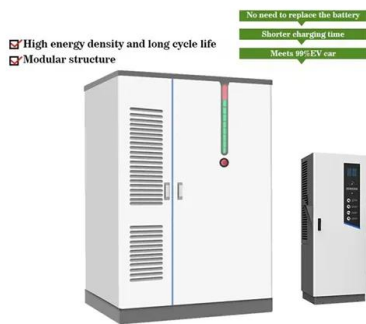

Katy Perry , Songs, Husband, Space, Age, & Facts , Britannica

Katy Perry is an American pop singer who gained fame for a string of anthemic and often sexually suggestive hit songs, as well as for a playfully cartoonish sense of style. ...

Katy Perry , Biography, Music & News , Billboard

Katy Perry (real name Katheryn Hudson) was born and raised in Southern California. Her birthday is Oct. 25, 1984, and her height is 5'7 1/2". Perry began singing in church as a child, and ...

Cache-Control header

The HTTP Cache-Control header holds directives (instructions) in both requests and responses that control caching in browsers and shared caches (e.g., Proxies, CDNs).