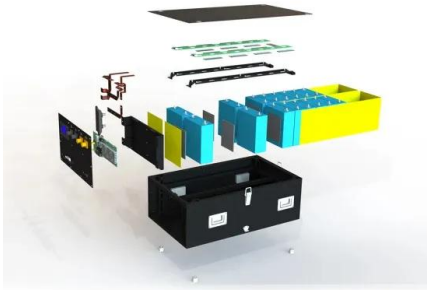

Différence pompe à chaleur et clim : Guide essentiel

Accueil » Blog » Pompe à chaleur » Différence entre pompe à chaleur et clim : ce qu'il faut savoir avant d'installer un système Quelle est la différence entre une pompe à ...