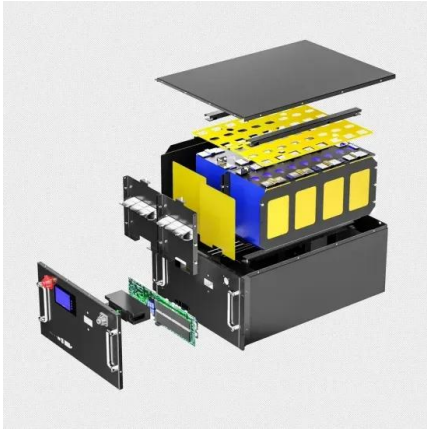

Portable power station 5000wh French Southern Territories