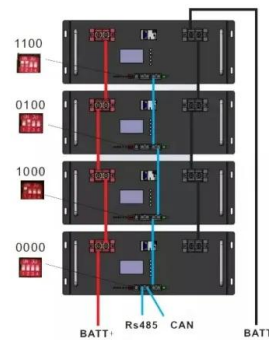

Using a typical li-ion portable power station as a UPS replacement?

When the output power is less than the input power, it's absolutely a UPS, but if the output power exceeds the input power, then it will also draw the power from the PowerHouse. Uninterruptible Power Supply (UPS): To use the UPS function, connect Power Station to the wall outlet with the AC charging cable, press the button, and connect your