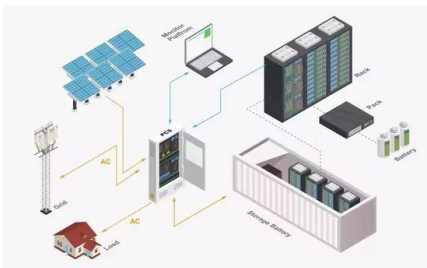

ALLWEI , Portable Power Station, Solar Generator Kit & Home ...

About us. ALLWEI. ALLWEI is a subsidiary of ALLWEI TRADING INC., representing a pioneering force in the field of portable energy solutions. Since our establishment in 2012, we have been providing a wide range of overseas suppliers and various platforms with portable power stations, solar generators, outdoor portable energy storage solutions, and home energy storage systems.

NOVSIGHT 2160Wh Portable Power Supplies Battery Station Power ...

Experience the ultimate in portable power with