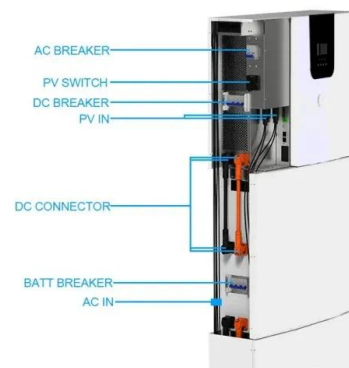

OUPES Mega 1 Home Backup & Portable Power ...

OUPES Mega 1 Home Backup & Portable Power Station , 2000W 1024Wh. Sale price $439.00 Regular price $699.00 (/) Save $260.00. 1024Wh Capacity , 2000W AC Pure Sine Wave Inverter (4500W Surge) LiFePO4 Battery with ...