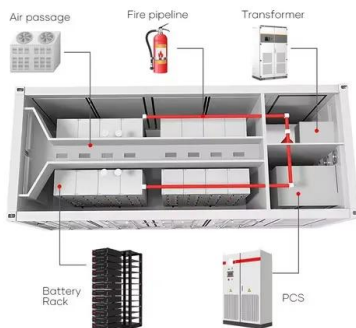

Portable energy storage power supply

Built-in high-frequency resonance technology, small size, large output power, and output pure sine wave. Compatible with a variety of charging methods, built-in MPPT control unit, automatically identify the car charging function.