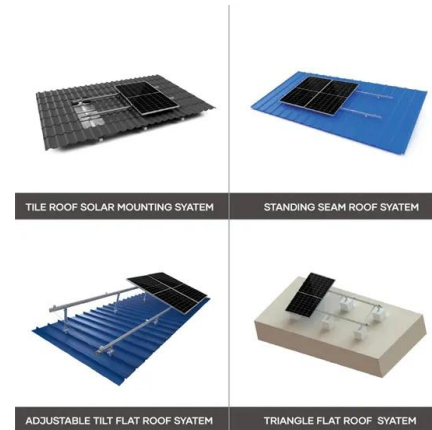

Does Your Battery Come With A Built-in Inverter?

As a result, even though the sonnen battery has its own storage inverter, you'll still need an external, third-party inverter if you pair your

sonnen with a solar panel system. Enphase. The leading manufacturer of microinverters for the residential market in the US, Enphase, recently launched a new energy storage system, the Encharge batteries