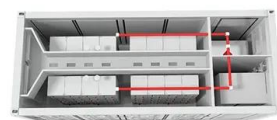

150-Watt DC to AC Portable Power Inverter 110 volt ...

Thank you for your question. The Nature Power 150-Watt Battery Powered Portable Power Inverter, is meant to take 12 volt DC power from your vehicles battery and convert it to a usable AC power. but must be ...