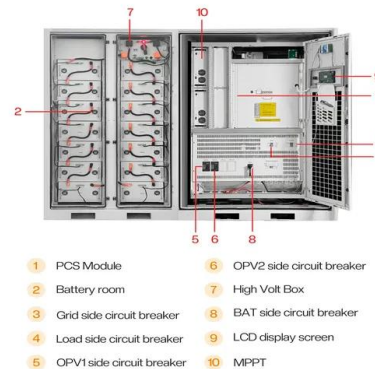

Geewiz PURE SINE Portable Inverter Trolley (5 HOUR ...

Geewiz PURE SINE Portable Inverter Trolley (5 HOUR BATTERY LIFE) KIT - All-in-One Inverter - With 1000Wh BUILT-IN LITHIUM Battery (+-3000 cycles) 1kW / 1000W (2 YEAR WARRANTY) for sale online at the Best Prices! Door to Door ...

[15.36Kwh Battery+Inverter](#)