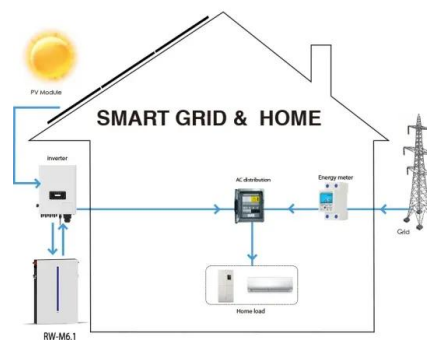

RYOBI 40V 1800-Watt Portable Battery Power Station Inverter ...

...

This question is from RYOBI 40V 1800-Watt Portable Battery Power Station Inverter Generator and 4-Port Charger with (4) 6.0 Ah Batteries (RYi1802B6-6). By RYOBI , Nov 15, 2024. 0/0. Helpful (1) Report. It is understood that in the owner's manual of the RYi1802B6/RYi1802BT it mentions, "For indoor use only. Store product indoors..."