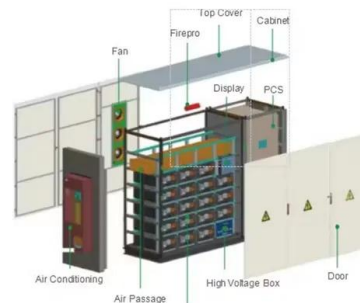

Portable ESS - EnerBund

Key Features. Compact Yet Powerful: Our 5 kWh portable ESS weighs just 40 lbs, making it easy to transport yet powerful enough to keep critical appliances running for hours. **All-in-One Solution:** Portable ESS integrates a high-efficiency inverter, battery storage, and advanced battery management system (BMS) in one unit. Charge it via solar panels, a wall outlet, or even your ...