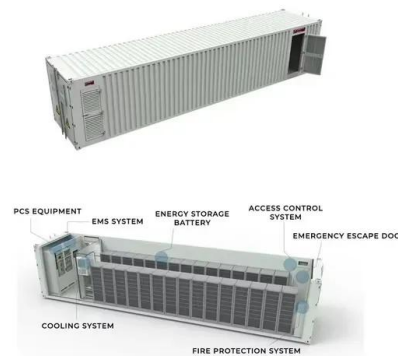

Portable ESS -- WETOWN ELECTRIC (GLOBAL)

Portable Solar Panels. Model: SP100W & SP200W. 23.5% conversion efficiency. Compatible with 95% power stations. Foldable, waterproof (IP67) and easy to carry. XT60 male connector with ...