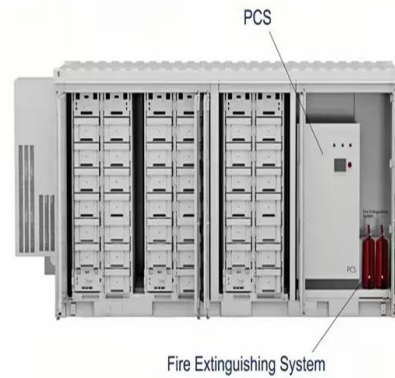

4kW Class Inverter Design for Portable ESS

The 4kW class inverter for portable ESS designed through this study achieves lightweight and high power density by reducing the volume of passive devices (capacitors, inductors, etc.) suitable for portable use, and minimizes heat loss of the MOSFET through the low on resistance of the MOSFET. So that high efficiency can be achieved.