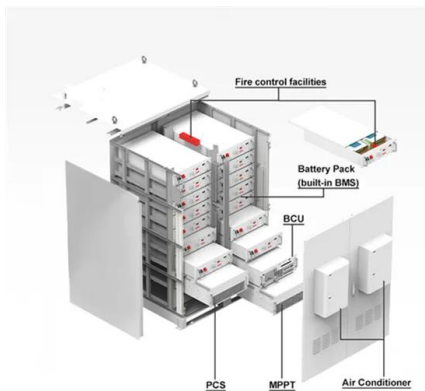

OEM T200 200w Solar Portable Energy Storage ...

The T200 200w Solar Portable Energy Storage is a versatile and efficient device for storing solar energy. It has a sleek and lightweight design, with a built-in solar panel and rechargeable lithium-ion battery.

Contact Us

For catalog requests, pricing, or partnerships, please visit:
<https://bialydom.kolobrzeg.pl>