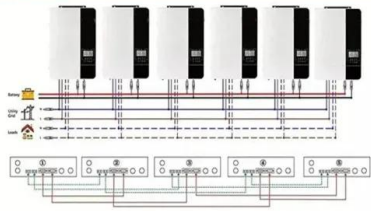

Parallel (Parallel operation up to 6 unit (only with battery connected))

AC input wires

AC output wires

Energy Storage Containers: Portable Power Solutions

In an increasingly mobile world, energy storage containers are revolutionizing how we access and utilize power. These solutions are available in various configurations, ...

Skyworth Energy Storage

Large-scale energy storage system solutions bring considerable benefits, including emergency power supply, peak-shaving and frequency modulation, peak-shaving and valley-filling, peak-valley electricity price difference ...