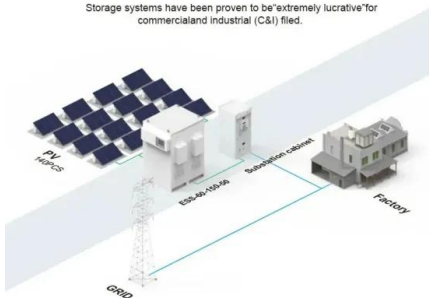

BASIC APPLICATION

BLUETTI , Portable Power Station, Solar ...

Explore BLUETTI - the technology pioneer in clean energy for your off-grid solar power solutions. Shop solar generator kits, portable power stations, solar panels, and more.

Modular Portable Energy Storage Inverter Power Supply Research