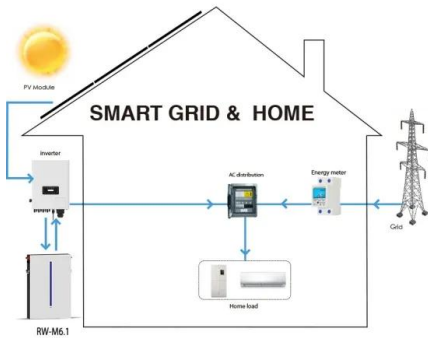

Departamentos

Peru Container Line es un agente de carga internacional con certificación del Ministerio de Transportes y Comunicaciones, para cargas aéreas, marítimas y terrestres. PERU CONTAINER LINE E.I.R.L. RUC 20502280881. Dirección Av Jorge Basadre N0. 822, San Isidro, Lima 27, Perú

Contacto

Peru Container Line is an international freight forwarder certified by the Ministry of Transport and Communications, for air, sea and land cargo. PERU CONTAINER LINE E.I.R.L. RUC 20502280881. Address Av Jorge Basadre N0. 822, San Isidro, Lima 27, Perú

20ft container ESS

+C 20ft container ESS The +C containerized energy storage system by ETICA embodies a cutting-edge approach to energy storage solutions. With a storage capacity equivalent to a standard 40-foot container in half the size, its modular design not only optimizes project timeline and budget but also maximizes efficiency.

Containerized Maritime Energy Storage , ABB Marine

ABB has responded to rapidly rising demand for low and zero emissions from ships by developing Containerized ESS - a complete, plug-in solution to install sustainable marine energy storage at scale, housed in a 20ft high-cube ISO ...