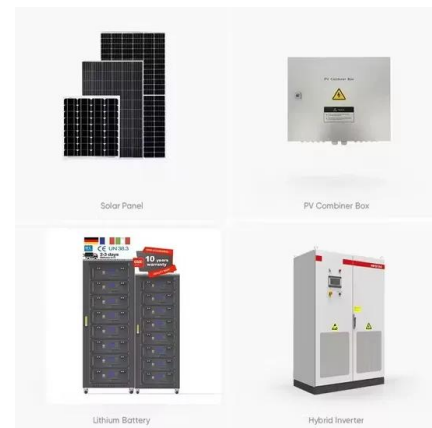

Importación y Exportación

Peru Container Line is an international freight forwarder certified by the Ministry of Transport and Communications, for air, sea and land cargo.
PERU CONTAINER LINE E.I.R.L. RUC 20502280881. Address Av Jorge Basadre N0. 822, San Isidro, Lima 27, Perú