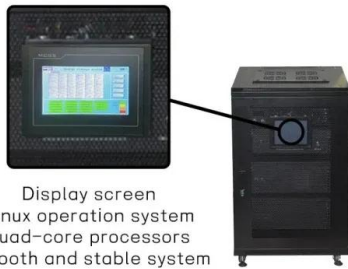

Display screen
Linux operation system
quad-core processors
smooth and stable system

iron phosphate (LFP), 2nd life lithium battery, lead carbon battery and lead acid battery to provide

Containerized Liquid Cooling ESS VE-1376L

Cabinet Air Cooling ESS VE-215; Cabinet Liquid Cooling ESS VE-215L; Cabinet Liquid Cooling ESS VE-371L; Containerized Liquid Cooling ESS VE-1376L; Mobile Power Station. Vericom energy storage container adopts All-in-one design, integrated container, refrigeration system, battery module, PCS, fire protection, environmental monitoring, etc