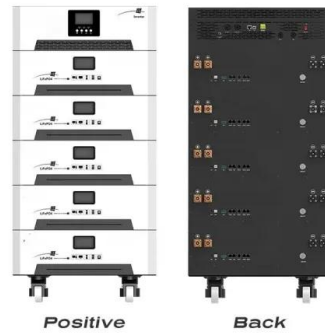

battery banks. The containerized ESS systems host various power elements that safely store excess energy from renewable sources for later use. Usually, the containers are available in different configurations depending on the power needs and energy ...

[ESS Container Brochure](#)

Arbarr ESS systems can be placed to enable smoother integration of renewable energy sources, but they also help balance electricity supply and demand. With Arbarr ESS, energy is available ...

AlphaESS STORION-LC-372 Energy Storage Cabinet, Large-Scale ...

info@alpha-ess . STORION-LC-372. Battery Cabinet (Liquid Cooling) 372.7 kWh. Liquid Cooling Container. 3727.3kWh. MORE. STORION-T30. 30 kW . 28.7 ~ 68.8 kWh. MORE. WHAT CAN WE DO FOR YOU. Buy Your Energy Storage System. Join Us as a Partner. Country * Name * E-mail * Phone number. PV * 0 kW. 2 kW - 30 kW.