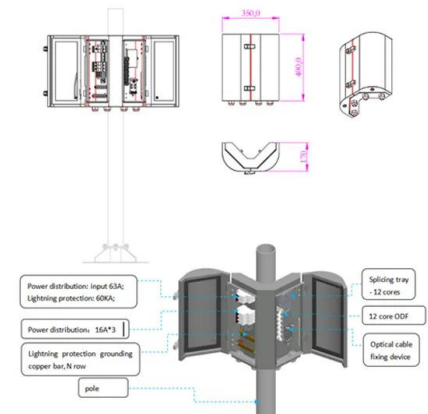

How to replace the DPE Power Supply for Unity , Dell Palau

Remove it by pulling it from the SP assembly holding the replacement power supply with the power cord connector on the right align it with the slot and the SP assembly push the power supply into the sp until it clicks into place. Connect the ac power cord to the power supply and secure the cord with the retention bill at the connector.