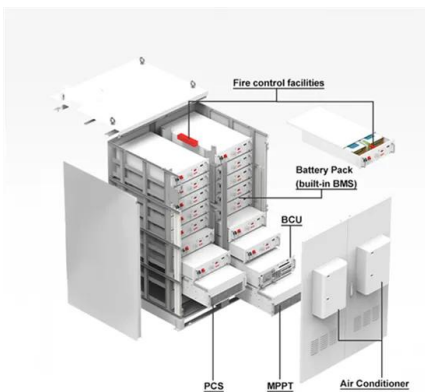

Running the Embedded System Diagnostics from Boot Manager; Running the Embedded System Diagnostics from the Dell Lifecycle Controller; System diagnostic controls; System board diagnostic LED indicators