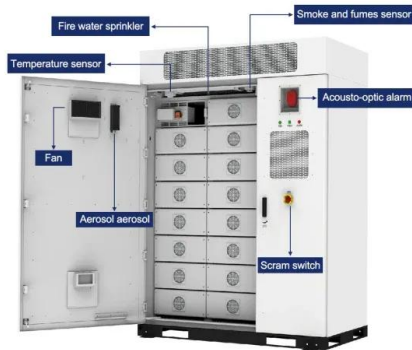

Huaфон P600 Portable Energy Storage/Power Station

Product Highlights 600W Output, 635Wh Capacity USB-C Port, 5-20V, 3-5A, 100W AC Outlet, USB-A Port, DC Socket Specs P600 Specs Battery Chemistry Lithium Iron Phosphate Battery Capacity 635 Wh Recharge Time 2 to 5.5 Hours Maximum Battery Life 3000 Cycles Physical Operating Conditions 14 to 113°F / -10 to 45°C