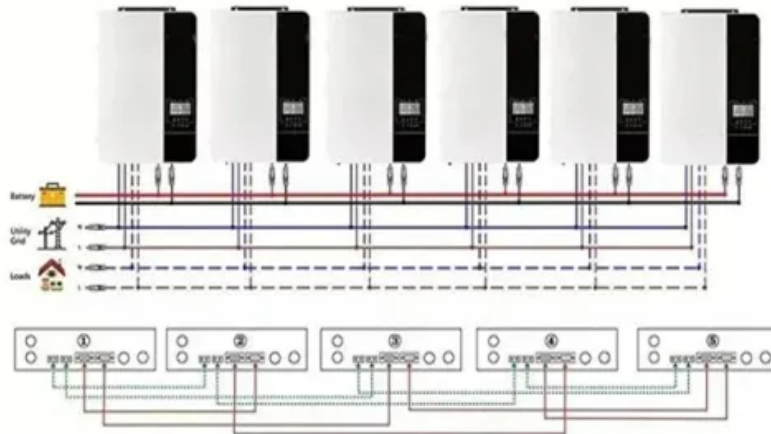

European Solar Energy Storage

Nut energy storage welding machine model

Parallel (Parallel operation up to 6 unit (only with battery connected))

AC input wires

AC output wires

Nut energy storage welding machine model