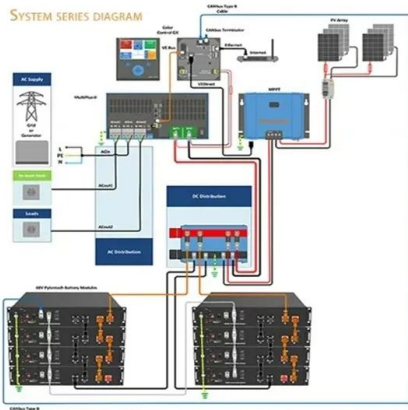

Processing Equipment Locations

If you would like more information about Arc Energy's new or used processing equipment inventory, call 1-888-615-3558 or complete our online form. 1-888-615-3558 Our Company