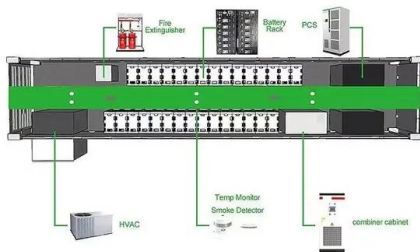

Bilfinger Nuclear & Energy Transition GmbH

3 ??? We are experts in the planning, design, procurement, manufacture and installation of ready-to-install piping systems, high, medium and low pressure piping systems, boiler and machine components as well as fittings, headers and special constructions.. We offer. welding work on all common materials according to the processes, TIG, TIG/E, MAG, submerged arc ...

The Norfolk Island Carbon and Health Evaluation Program: a case ...

The Norfolk Island Carbon and Health Evaluation Program: a case study of personal carbon trading for reducing obesity and greenhouse gas emissions [2011-01-01 - 2014-12-31] Carbon