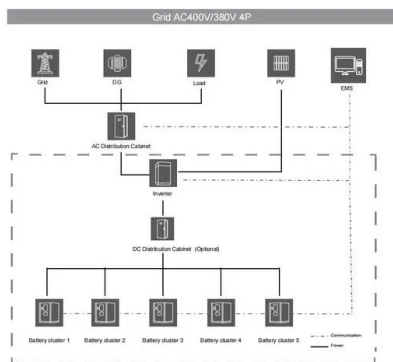

Jackery Explorer 1000 Pro Portable Power Station

New Zealand. English. Philippines. English. Myanmar. English. Indonesia. English. FEATURES; TECH SPECS; FAQ; Offering a battery capacity of 1002Wh, the 1000w portable power station keeps your electrical devices ...