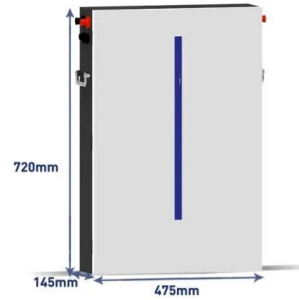

power demands of common household ...