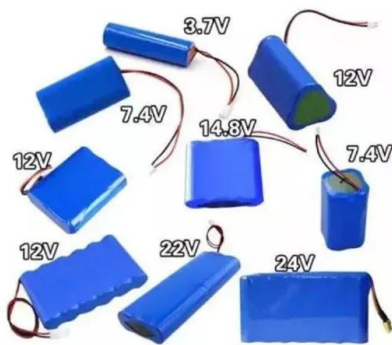

transformation and demand for the 2022 calendar year. "High rainfall topped up New Zealand's hydro lakes over the winter months, making hydro a major contributor to renewable generation. Hydro generation was