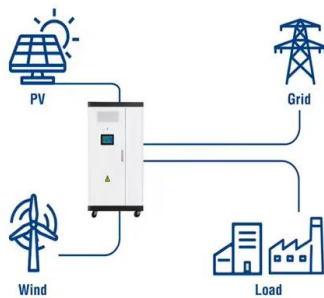

New Caledonia eaton powerwall

Utility-Scale ESS solutions