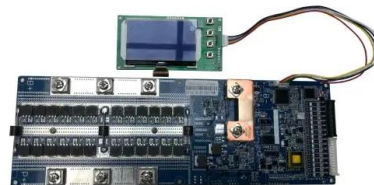

?Update Version?GT300 Portable Power Station ...

SAFER & ULTRA-DURABLE: GT-300 portable power station uses a premium LiFePO4 battery that offers 15 years longer lifespan. Extends the battery lifespan by 6x more than the standard lithium Ion batteries. The GT300 solar ...