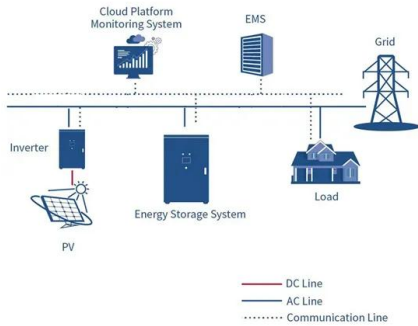

de nombreuses énergies renouvelables sources, telles que l'énergie