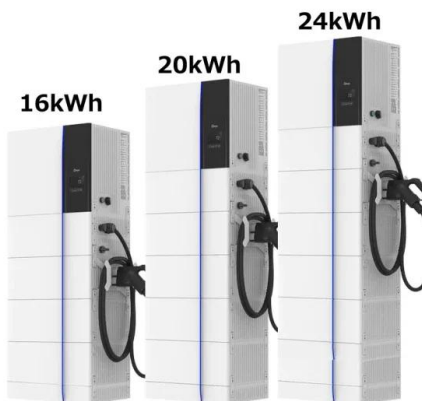

ABOUT TYCORUN

By powering the world's transition to lithium drop-in energy storage, we challenge our limits on a daily basis to be the most sought-after and admired battery company in the world. We pride ...