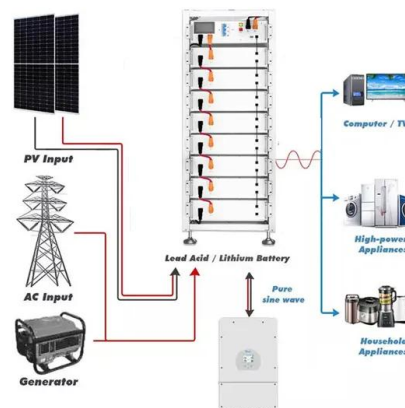

Wattbricks MP1000 Power Station , Wellbots , Free ...

A petite, portable power bank, MP1000 with 2000W peak output can power up a rally of appliances simultaneously with its versatile port options. A handy built-in wireless charger is in place to power up your mobile phone without engaging a ...