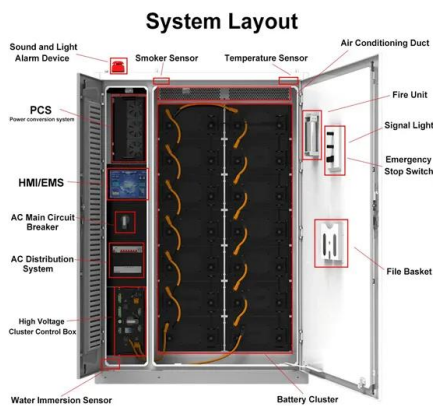

Serbia completes second renewables auction with EBRD support

Seven projects were submitted for wind farms, while 34 applications were received for solar power plants. The offered prices are highly competitive, with bids as low as EUR50.9 per ...