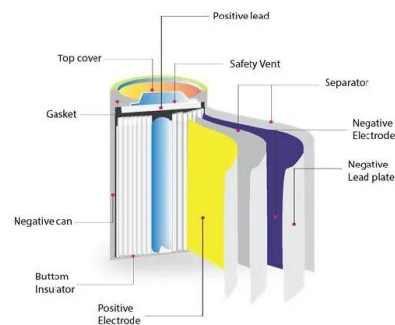

Container Homes (Containerised Residential Units)

Container - Modular Structure - Container Homes - Containerized Building - durable - affordable - residential unit - stylish - housing solutions -commercial