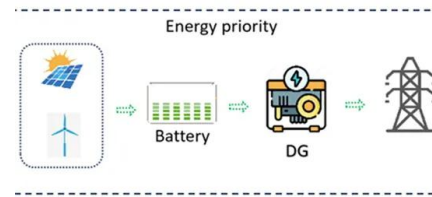

Aufenthalt in unseren Zimmern , Crown Hotel Eindhoven

Hotel Crown Eindhoven verfügt über 135 komfortable Zimmer. Die Zimmer sind in mehrere Typen unterteilt, so dass für jeden etwas dabei ist.

Can French Bulldog Eat Salmon? An In-Depth Guide For Pet ...

Can french bulldog eat salmon? Yes, indeed. Salmon can benefit your pet's health and wellbeing as long as you take into consideration some simple rules.

Is Tuna Fish Safe for French Bulldogs to Eat?

Overall, tuna is safe for French bulldogs to eat if prepared properly and in moderation. In this article, we will discuss the safety of feeding French bulldogs tuna fish, the ...

[Crown Hotel Eindhoven Centre 4*](#)

For those travelling from afar, Eindhoven airport is 12 minutes' drive away. The Crown Hotel Eindhoven Centre has 135 rooms appointed with a flat-screen TV with satellite channels, as ...