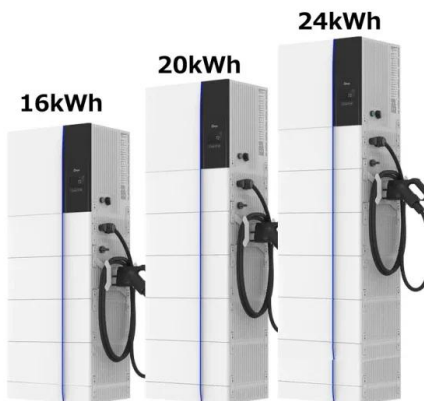

Namib Lead & Zinc Full turnkey project including civils, plumbing and electrical installation of mining offices, management offices, change house and laundry. Rossing Uranium Final product barrel ...

Flashback: SNL's classic 'Synchronized Swimming' Olympics ...