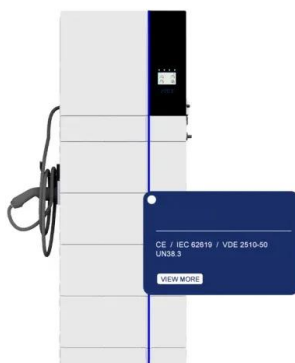

environments. Whether you're navigating the outback, ...

Modular Home Manufacturers , ModularHomes

Shop beautiful prefab homes from modular and manufactured home manufacturers across America. Browse floor plans, take virtual 3D home tours, view photos, and easily request ...

Prestige Communications , UHF CB, Two-Radio and GPS Store ...

Australia's leading store for UHF CB radios, antennas, two-way radios, GPS Navigations and wireless tech. Quality gear and expert service.

[NSW UHF CB Repeater List](#)

Australian Amateur Radio Quick Index Main Index
Local Amateur Info VK's on the Internet Whats
New Aust. Ham repeater lists World Map
VK/General Info Morse,10,Q Codes etc. Radio ...