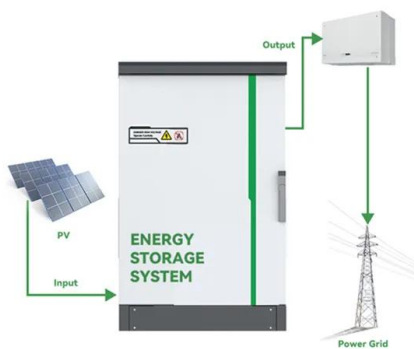

What Is a Modular Home--and Is It Worth Buying One?

A modular home is a prefabricated (also known as prefab) structure that is built off-site and assembled on-site. It sits on the slab or foundation where it is pieced together.

Modular Homes in Turlock, California , ModularHomes

Are you looking for a truly custom factory-built home? Modular construction may be the answer! While modular homes are still factory built homes, they're assembled on site and adhere to ...

GME TX667TP 2-Pack 1W UHF CB Handheld Radio

Buy GME TX667TP 2-Pack 1W UHF CB Handheld Radio On Sale At Sydney Tools. FREE Shipping Australia Wide When You Spend $99. We Have The Best Brands At The Best Prices ...