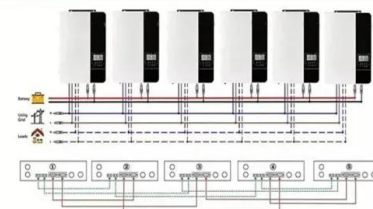

Heard And Mcdonald Islands Facts: That Will Leave You Surprised

The Heard Island and McDonald Island group is one of the best places on the planet to research the biological and ecological processes of king penguin and Antarctic fur seal recolonization. Because we are an educational resource, we have quotes and facts about a range of historical and modern figures. We do not endorse the actions of or

Parallel (Parallel operation up to 6 unit (only with battery connected))