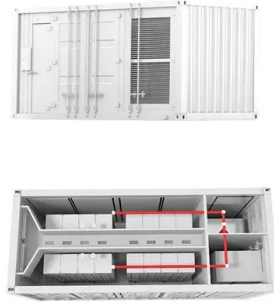

globe meet to explore new ideas in learning and ...