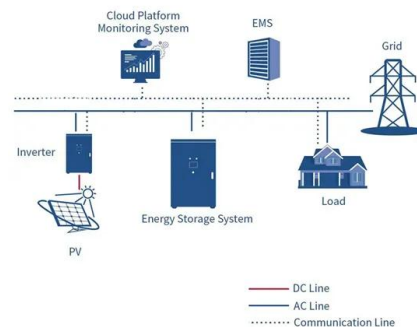

Moodle for mobile

About the official Moodle app, plus anything else related to Moodle on mobile devices. If your organisation needs an app with custom branding please check the Branded ...